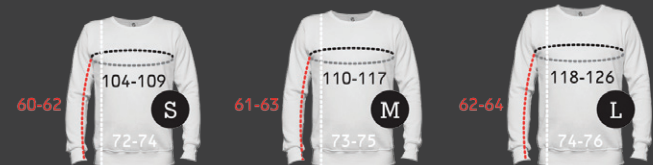

size guide centimeters

guys vests

	S	M	L
chest	90-93 cm	94-97 cm	98-102 cm
length	69-71 cm	72-73 cm	74-75 cm

guys tees

	XS	S	M	L	XL
chest	92-95 cm	96-99 cm	100-107cm	108-115cm	116-120cm
length	68-70 cm	71-72 cm	73-74 cm	75-76 cm	77-79 cm

guys tees slim fit

	XS	S	M	L	XL
chest	88-90 cm	94-98 cm	99-102cm	104-108cm	110-116cm
length	69-71 cm	72-73 cm	74-75 cm	76-78 cm	79-81 cm

guys jumpers

	S	M	L
chest	104-109 cm	110-117 cm	118-126 cm
length	72-74 cm	73-75 cm	74-76 cm
sleeve	60-62 cm	61-63 cm	62-64 cm

guys hoodies

	S	M	L
chest	100-107 cm	108-115 cm	116-124 cm
length	70-71 cm	72-73 cm	74-76 cm
sleeve	60-62 cm	61-63 cm	62-64 cm

girls vests

	XS	S	M	L
chest	80-83 cm	84-89 cm	90-95 cm	96-101 cm
length	63-65 cm	65-67 cm	67-69 cm	69-71 cm

girls jumpers

	M
chest	96-104 cm
length	69-71 cm
sleeve	59-61 cm