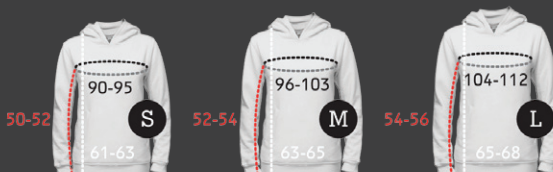

size guide centimeters

guys vests

	S	M	L
chest	90-93 cm	94-97 cm	98-102 cm
length	69-71 cm	72-73 cm	74-75 cm

guys tees

	XS	S	M	L	XL
chest	92-95 cm	96-99 cm	100-107cm	108-115cm	116-120cm
length	68-70 cm	71-72 cm	73-74 cm	75-76 cm	77-79 cm

guys tees slim fit

	XS	S	M	L	XL
chest	88-90 cm	94-98 cm	99-102cm	104-108cm	110-116cm
length	69-71 cm	72-73 cm	74-75 cm	76-78 cm	79-81 cm

guys jumpers

	S	M	L
chest	104-109 cm	110-117 cm	118-126 cm
length	72-74 cm	73-75 cm	74-76 cm
sleeve	60-62 cm	61-63 cm	62-64 cm

guys hoodies

	S	M	L
chest	100-107 cm	108-115 cm	116-124 cm
length	70-71 cm	72-73 cm	74-76 cm
sleeve	60-62 cm	61-63 cm	62-64 cm

girls vests

	XS	S	M	L
chest	80-83 cm	84-89 cm	90-95 cm	96-101 cm
length	63-65 cm	65-67 cm	67-69 cm	69-71 cm

girls tees

	XS	S	M	L	XL
chest	80-83 cm	84-89 cm	90-95 cm	96-101cm	102-106cm
length	63-65 cm	65-67 cm	67-69 cm	69-71 cm	71-73 cm

girls hoodies

	S	M	L
chest	90-95 cm	96-103 cm	104-112 cm
length	61-63 cm	63-65 cm	65-68 cm
sleeve	50-52 cm	52-54 cm	54-56 cm