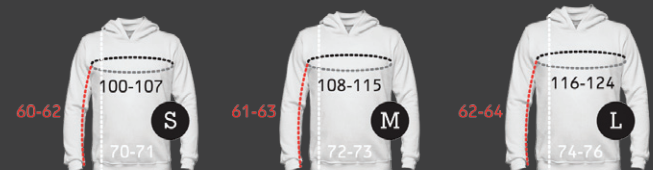

size guide centimeters

guys vests

	S	M	L
chest	90-93 cm	94-97 cm	98-102 cm
length	69-71 cm	72-73 cm	74-75 cm

guys tees

	XS	S	M	L	XL
chest	92-95 cm	96-99 cm	100-107cm	108-115cm	116-120cm
length	68-70 cm	71-72 cm	73-74 cm	75-76 cm	77-79 cm

guys tees slim fit

	XS	S	M	L	XL
chest	88-90 cm	94-98 cm	99-102cm	104-108cm	110-116cm
length	69-71 cm	72-73 cm	74-75 cm	76-78 cm	79-81 cm

guys jumpers

	S	M	L
chest	104-109 cm	110-117 cm	118-126 cm
length	72-74 cm	73-75 cm	74-76 cm
sleeve	60-62 cm	61-63 cm	62-64 cm

guys hoodies

	S	M	L
chest	100-107 cm	108-115 cm	116-124 cm
length	70-71 cm	72-73 cm	74-76 cm
sleeve	60-62 cm	61-63 cm	62-64 cm

girls vests

	XS	S	M	L
chest	80-83 cm	84-89 cm	90-95 cm	96-101 cm
length	63-65 cm	65-67 cm	67-69 cm	69-71 cm

girls tees

	XS	S	M	L	XL
chest	80-83 cm	84-89 cm	90-95 cm	96-101cm	102-106cm
length	63-65 cm	65-67 cm	67-69 cm	69-71 cm	71-73 cm

girls hoodies

	S	M	L
chest	90-95 cm	96-103 cm	104-112 cm
length	61-63 cm	63-65 cm	65-68 cm
sleeve	50-52 cm	52-54 cm	54-56 cm