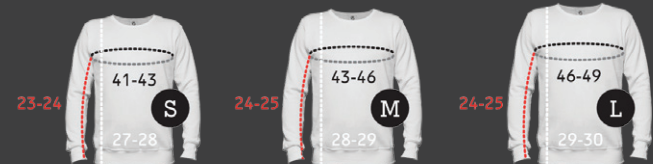

guys jumpers

	S	M	L
chest	41-43 in	43-46 in	46-49 in
length	27-28 in	28-29 in	29-30 in
sleeve	23-24 in	24-25 in	24-25 in