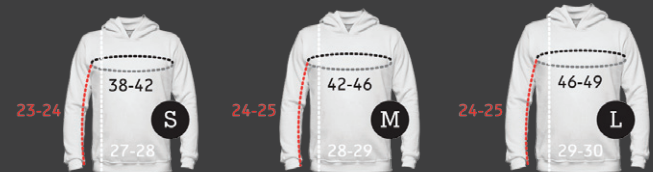

guys hoodies

	S	M	L
chest	38-42 in	42-46 in	46-49 in
length	27-28 in	28-29 in	29-30 in
sleeve	23-24 in	24-25 in	24-25 in

girls vests

	XS	S	M	L
chest	31-33 in	33-35 in	35-37 in	37-40 in
length	24-25 in	25-26 in	26-27 in	27-28 in